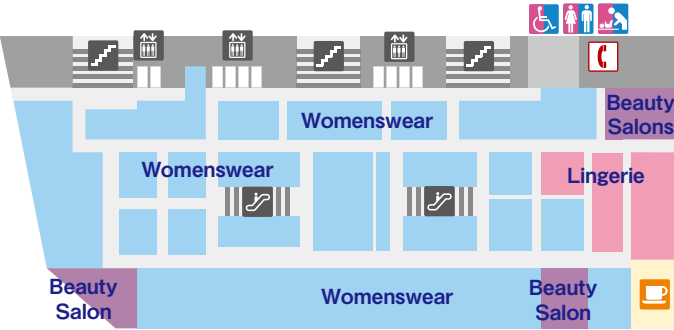

## Cosmetics

[Beauty Square (For tourists)]  
Attenir  
clé de peau BEAUTÉ  
FANCL  
HABA  
IPSA  
SHISEIDO GINZA TOKYO  
SK-II  
YAMAN

[Cosmetics Specialty Shop]  
AINZ TULPE COSMETIC

# 3F

Womenswear  
Lingerie  
Beauty Salons

女装  
女士内衣  
美容美甲沙龙

여성 의류  
여성속옷  
미용살롱